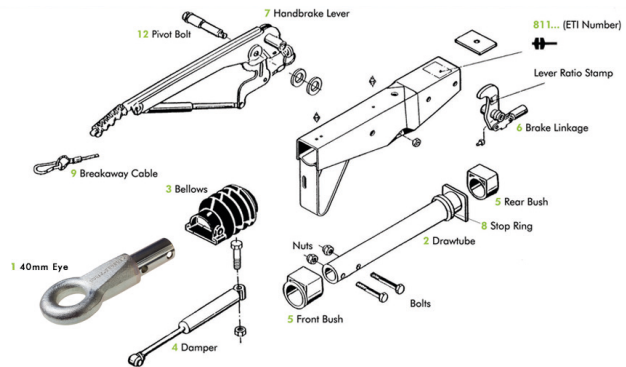

ARC-GEN TL90 Coupling

Ref	Product	Code
1	Brake Shoe Kit (Axle Set)	17.0002
2	Backplate	Call for info
4	Cable Eye (Pressed)	17.0012
5	Reverse Lever Spring	17.0008
6	Reverse Lever L/H	17.0014
6	Reverse Lever R/H	17.0013
7	Tension Spring	17.0019
8	Expander	17.0015
9	Bearing Bolt	17.0021
10	Split Pin	17.0023
11	Shoe Retaining Spring	17.0010
12	Adjuster Assembly	17.0004
13	Plastic Plug	17.0022
14	Cover Plate	17.0011
15	Half Shell	17.0016