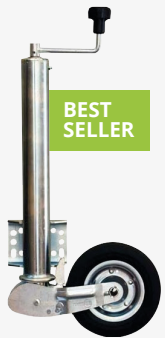

VT1, VT - HYBRID AND ECO LIGHTING TOWER

BEST SELLER

Proline® 60 mm Jockey Wheel

Proline® 60 mm retractable jockey wheel

Code: **15.0015**