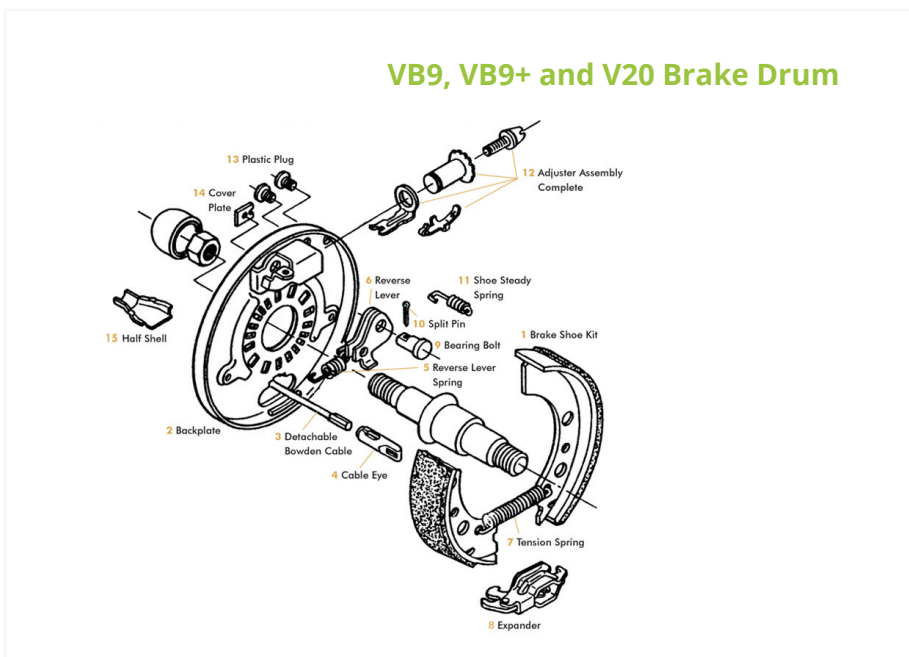

VB9, VB9+ and V20 Coupling

VB9, VB9+ and V20 Brake Drum

Ref	Product	Code
1	Brake Shoe Kit (Axle Set)	17.0002
2	Backplate	Call for info
4	Cable Eye (Pressed)	17.0012
5	Reverse Lever Spring	17.0008
6	Reverse Lever L/H	17.0014
6	Reverse Lever R/H	17.0013
7	Tension Spring	17.0019
8	Expander	17.0015
9	Bearing Bolt	17.0021
10	Split Pin	17.0023
11	Shoe Retaining Spring	17.0010
12	Adjuster Assembly	17.0004
13	Plastic Plug	17.0022
14	Cover Plate	17.0011
15	Half Shell	17.0016