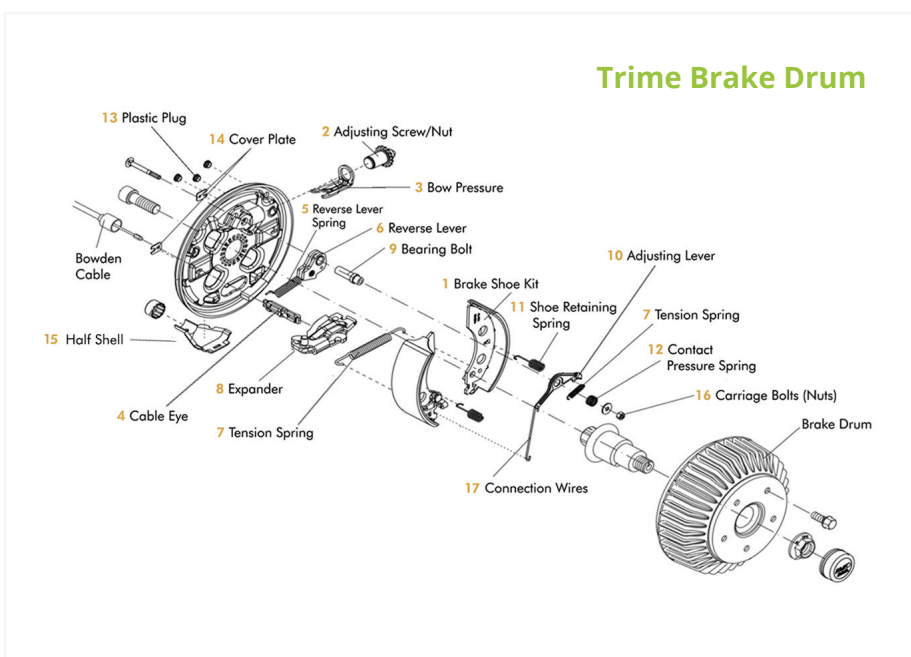

Code: 15.0015

Telescopic Jack

Comes with welded on bracket

Code: 15.2062

Ref	Product	Code
	1615 Alko Square Tube Coupling w/ 40mm Eye	13.0029
1	Bellows	14.0025
2	Front and Rear Bush Set	14.0026
3	Stop Ring	14.0071
4	Drawtube	14.0077
5	Damper	14.0078
6	Hex M12 Nuts (Pack of 20)	34.3035
8	Hex M12 x 120 mm Bolts (Pack of 20)	34.3164
9	Brake Linkage	14.0079
10	Handbrake Lever	14.0032
11	Breakaway Cable	14.6001
12	Handbrake Pivot Bolt	14.0040
13	40 mm Standard Eye	14.0072

Trime Straight Tube Coupling

Trime Brake Drum

Ref	Product	Code
1	Brake Shoe Kit (Axle Set)	17.0002
	Backplate	Call for info
4	Cable Eye (Pressed)	17.0012
5	Reverse Lever Spring	17.0008
6	Reverse Lever L/H	17.0014
6	Reverse Lever R/H	17.0013
7	Tension Spring	17.0019
8	Expander	17.0015
9	Bearing Bolt	17.0021
10	Split Pin	17.0023
11	Shoe Retaining Spring	17.0010
12	Adjuster Assembly	17.0004
13	Plastic Plug	17.0022
14	Cover Plate	17.0011
15	Half Shell	17.0016