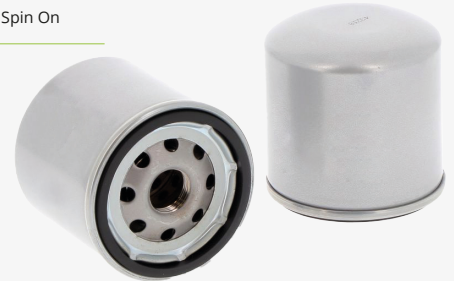

Code: 15.0015

Telescopic Jack

Comes with welded on bracket

Code: 15.2062

Ref	Product	Code
	1615 Alko Square Tube Coupling w/ 40mm Eye	13.0029
1	Bellows	14.0025
2	Front and Rear Bush Set	14.0026
3	Stop Ring	14.0071
4	Drawtube	14.0077
5	Damper	14.0078
6	Hex M12 Nuts (Pack of 20)	34.3035
8	Hex M12 x 120 mm Bolts (Pack of 20)	34.3164
9	Brake Linkage	14.0079
10	Handbrake Lever	14.0032
11	Breakaway Cable	14.6001
12	Handbrake Pivot Bolt	14.0040
13	40 mm Standard Eye	14.0072

Trime Straight Tube Coupling

Trime Brake Drum

Ref	Product	Code
1	Brake Shoe Kit (Axle Set)	17.0002
	Backplate	Call for info
4	Cable Eye (Pressed)	17.0012
5	Reverse Lever Spring	17.0008
6	Reverse Lever L/H	17.0014
6	Reverse Lever R/H	17.0013
7	Tension Spring	17.0019
8	Expander	17.0015
9	Bearing Bolt	17.0021
10	Split Pin	17.0023
11	Shoe Retaining Spring	17.0010
12	Adjuster Assembly	17.0004
13	Plastic Plug	17.0022
14	Cover Plate	17.0011
15	Half Shell	17.0016

Oil Filter Spin On

Code	Description
80.0025	Oil Filter Spin On

Fuel Filter Element

Code	Description
80.0026	Fuel Filter Element

Fuel Filter Spin On

Code	Description
80.0124	Fuel Filter Spin On

12 V Automotive Battery