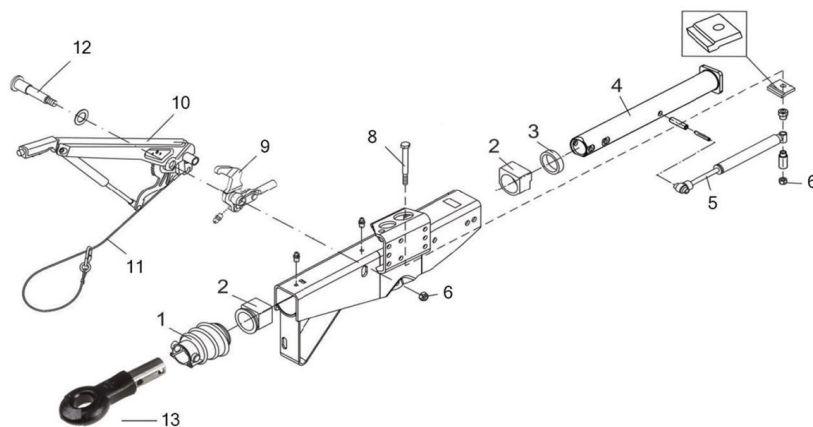

Code: 15.0015

Telescopic Jack

Comes with welded on bracket

Code: 15.2062

Ref	Product	Code
	1615 Alko Square Tube Coupling w/ 40mm Eye	13.0029
1	Bellows	14.0025
2	Front and Rear Bush Set	14.0026
3	Stop Ring	14.0071
4	Drawtube	14.0077
5	Damper	14.0078
6	Hex M12 Nuts (Pack of 20)	34.3035
8	Hex M12 x 120 mm Bolts (Pack of 20)	34.3164
9	Brake Linkage	14.0079
10	Handbrake Lever	14.0032
11	Breakaway Cable	14.6001
12	Handbrake Pivot Bolt	14.0040
13	40 mm Standard Eye	14.0072

Trime Straight Tube Coupling

Trime Brake Drum

Ref	Product	Code
1	Brake Shoe Kit (Axle Set)	17.0002
	Backplate	Call for info
4	Cable Eye (Pressed)	17.0012
5	Reverse Lever Spring	17.0008
6	Reverse Lever L/H	17.0014
6	Reverse Lever R/H	17.0013
7	Tension Spring	17.0019
8	Expander	17.0015
9	Bearing Bolt	17.0021
10	Split Pin	17.0023
11	Shoe Retaining Spring	17.0010
12	Adjuster Assembly	17.0004
13	Plastic Plug	17.0022
14	Cover Plate	17.0011
15	Half Shell	17.0016