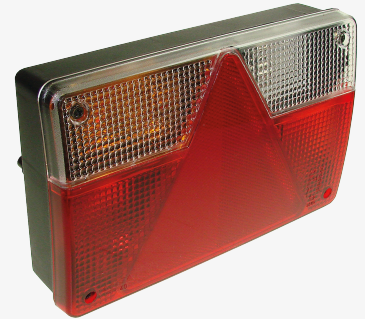

VB9, VB9+ AND V20 LIGHTING TOWER

60 mm Jockey Wheel

Alko 60 mm telescopic jockey wheel

Code: 15.0001

Proline® retractable jockey wheel

Code: 15.0015

Proline® 48 mm Propstand

Proline® propstand at 48 mm x 610 mm

Code: 15.2023

VB9

V20

60 mm Alko Pressed Steel Bracket

AJBA FP96 Rear Combination Lamps

48 mm Proline® Heavy-Duty Pressed Bracket

WheelSentry® Kit

Wheel Nut Indicators

55 mm Alko Grease Cap

Code	Description
21.0002	55 mm Alko Grease Cap

M12 Wheel Bolts

Code	Description
21.1003	M12 Conical Wheel Bolts

Galvanised Metal Outrigger

Top Wind Telescopic Box Jack

Rear Reflective Triangle

Code	Description
28.2001	Rear Reflective Triangle