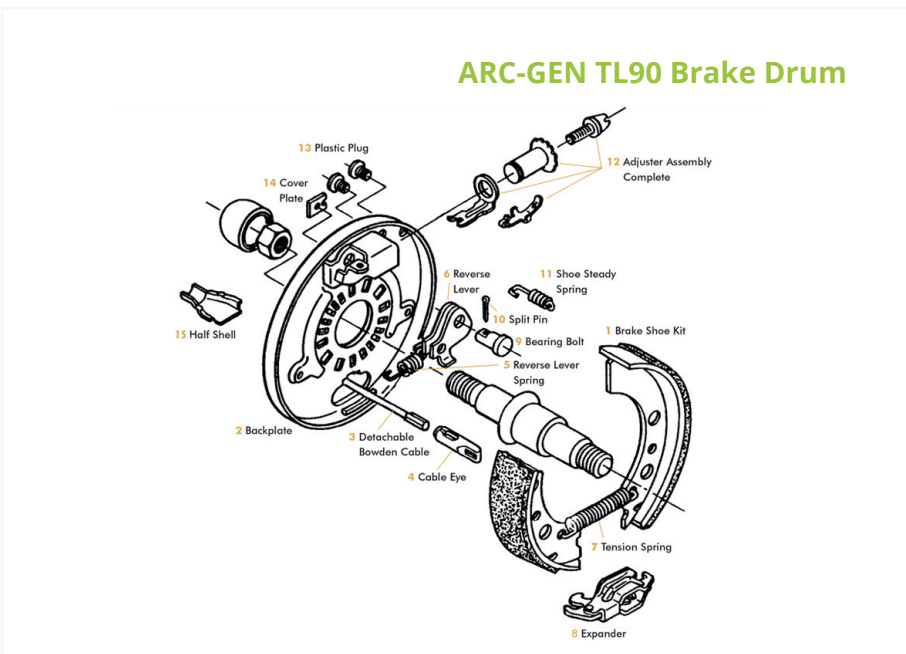

ARC-GEN TL90 Coupling

Ref	Product	Code
1	Brake Shoe Kit (Axle Set)	17.0002
2	Backplate	Call for info
4	Cable Eye (Pressed)	17.0012
5	Reverse Lever Spring	17.0008
6	Reverse Lever L/H	17.0014
6	Reverse Lever R/H	17.0013
7	Tension Spring	17.0019
8	Expander	17.0015
9	Bearing Bolt	17.0021
10	Split Pin	17.0023
11	Shoe Retaining Spring	17.0010
12	Adjuster Assembly	17.0004
13	Plastic Plug	17.0022
14	Cover Plate	17.0011
15	Half Shell	17.0016