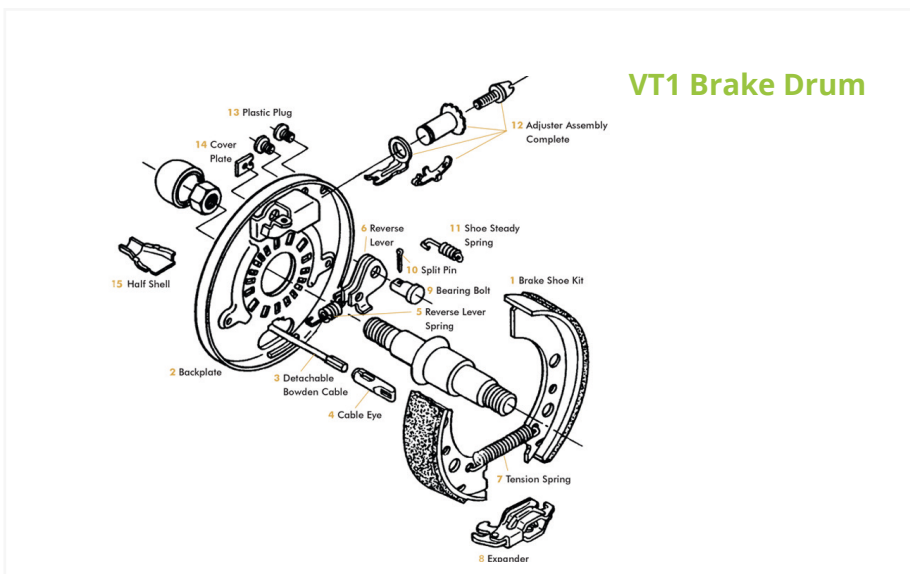

120SR Coupling

VT1 Brake Drum

Ref	Product	Code
1	Brake Shoe Kit (Axle Set)	17.0002
2	Backplate	Call for info
4	Cable Eye (Pressed)	17.0012
5	Reverse Lever Spring	17.0008
6	Reverse Lever L/H	17.0014
6	Reverse Lever R/H	17.0013
7	Tension Spring	17.0019
8	Expander	17.0015
9	Bearing Bolt	17.0021
10	Split Pin	17.0023
11	Shoe Retaining Spring	17.0010
12	Adjuster Assembly	17.0004
13	Plastic Plug	17.0022
14	Cover Plate	17.0011
15	Half Shell	17.0016