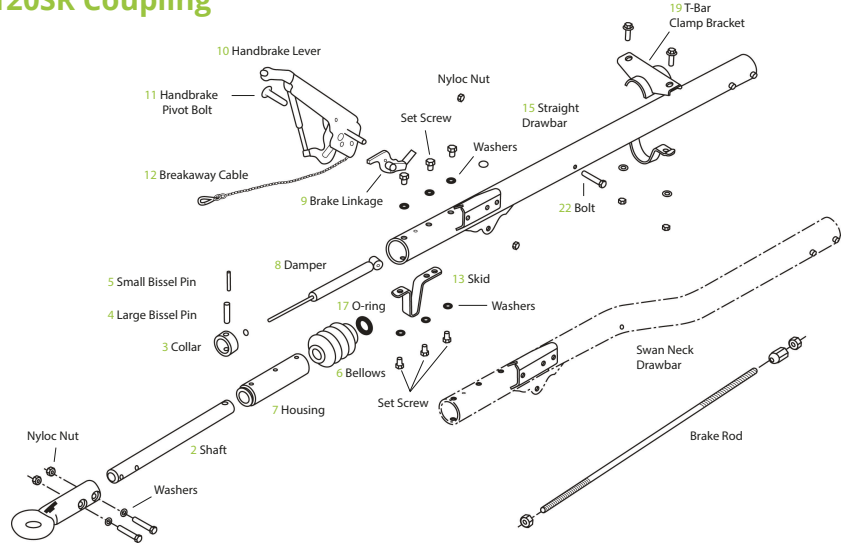

120SR Coupling

VT1 Brake Drum

Ref	Product	Code
1	Brake Shoe Kit (Axle Set)	17.0002
2	Backplate	Call for info
4	Cable Eye (Pressed)	17.0012
5	Reverse Lever Spring	17.0008
6	Reverse Lever L/H	17.0014
6	Reverse Lever R/H	17.0013
7	Tension Spring	17.0019
8	Expander	17.0015
9	Bearing Bolt	17.0021
10	Split Pin	17.0023
11	Shoe Retaining Spring	17.0010
12	Adjuster Assembly	17.0004
13	Plastic Plug	17.0022
14	Cover Plate	17.0011
15	Half Shell	17.0016