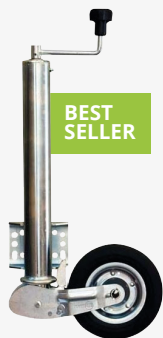

THE TRIME LIGHTING TOWER

BEST SELLER

Proline® 60 mm Jockey Wheel

Proline 60 mm retractable jockey wheel

Code: 15.0015