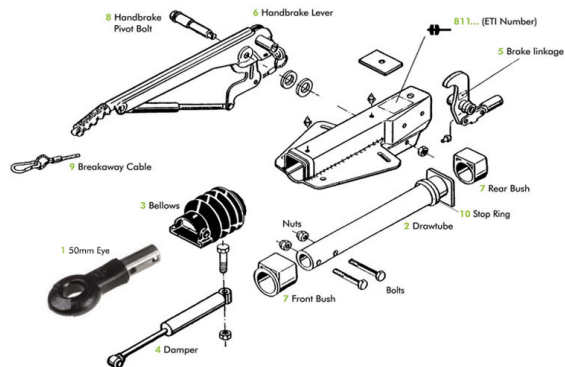

VB9, VB9+ and V20 Coupling

VB9, VB9+ and V20 Brake Drum

Ref	Product	Code
1	Brake Shoe Kit (Axle Set)	17.0002
2	Backplate	Call for info
4	Cable Eye (Pressed)	17.0012
5	Reverse Lever Spring	17.0008
6	Reverse Lever L/H	17.0014
6	Reverse Lever R/H	17.0013
7	Tension Spring	17.0019
8	Expander	17.0015
9	Bearing Bolt	17.0021
10	Split Pin	17.0023
11	Shoe Retaining Spring	17.0010
12	Adjuster Assembly	17.0004
13	Plastic Plug	17.0022
14	Cover Plate	17.0011
15	Half Shell	17.0016