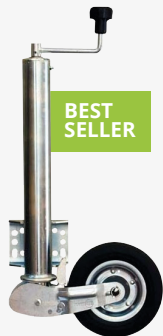

VT1, VT - HYBRID AND ECO LIGHTING TOWER

BEST SELLER

Proline® 60 mm Jockey Wheel

Proline® 60 mm retractable jockey wheel

Code: 15.0015