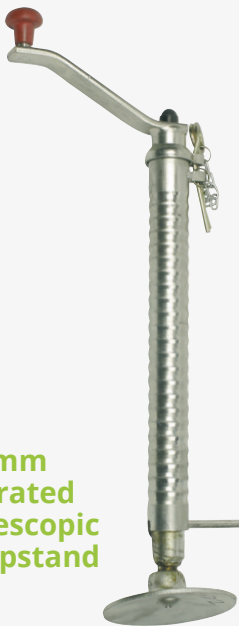

TL90 LIGHTING TOWER

BEST SELLER

Proline® 48 mm Jockey Wheel

Proline® 48 mm jockey wheel

Code: 15.0007K

Proline® 48 mm Propstand

Proline propstand at 48 mm x 610 mm

Code: 15.2023

Fuel Filter Spin On

Code	Description
80.0124	Fuel Filter Spin On

80.0124 Fuel Filter Spin On

Universal In-line Fuel Filter

Code	Description
80.0028	Universal In-line Fuel Filter

80.0028 Universal In-line Fuel Filter

Alko 200 x 50 Brake Drum

Code	Description
19.0014	Alko 200 x 50 (4 Stud/100 mm) Brake Drum

19.0014 Alko 200 x 50 (4 Stud/100 mm) Brake Drum

48 mm Serrated Telescopic Propstand

Code	Description
15.2001	48 mm Serrated Telescopic Propstand

15.2001 48 mm Serrated Telescopic Propstand

Oil Filter Spin On

Code	Description
80.0021	Oil Filter Spin On

80.0021 Oil Filter Spin On

Sealed for Life Bearing

Code	Description
20.1002	Sealed for Life Bearing (64OD X 34ID X 37W)

20.1002 Sealed for Life Bearing (64OD X 34ID X 37W)

WheelSentry® Kit

21.2042 19 mm WheelSentry® - Standard Kit (4 Stud/100 mm) With Viton Band® for 4 Wheels