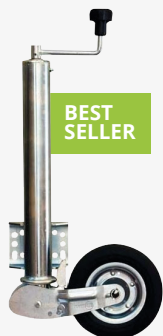

THE TRIME LIGHTING TOWER

BEST SELLER

Proline® 60 mm Jockey Wheel

Proline 60 mm retractable jockey wheel

Code: 15.0015